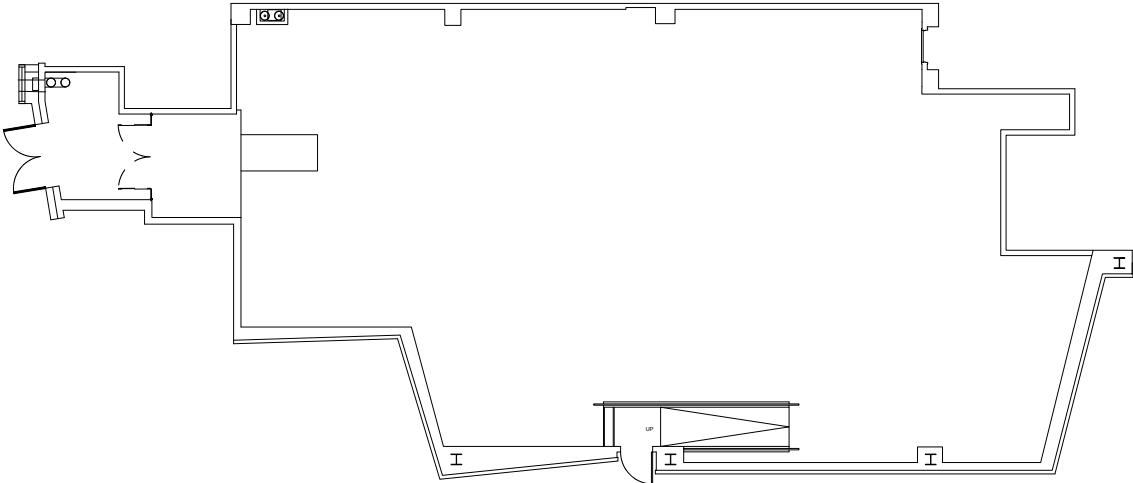

PARK·SIXTY

Suite 102
3,238 SF

Paul Wexler
Licensed Associate Real Estate Broker
212.836.1075
plw@corcoran.com