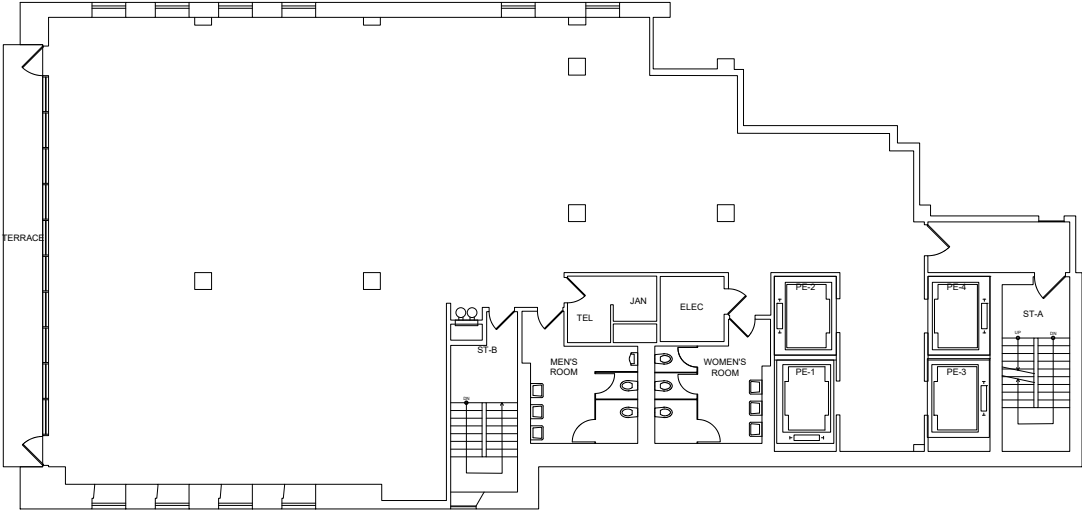

# PARK·SIXTY

15th Floor  
7,241 SF

**Paul Wexler**  
Licensed Associate Real Estate Broker  
212.836.1075  
plw@corcoran.com