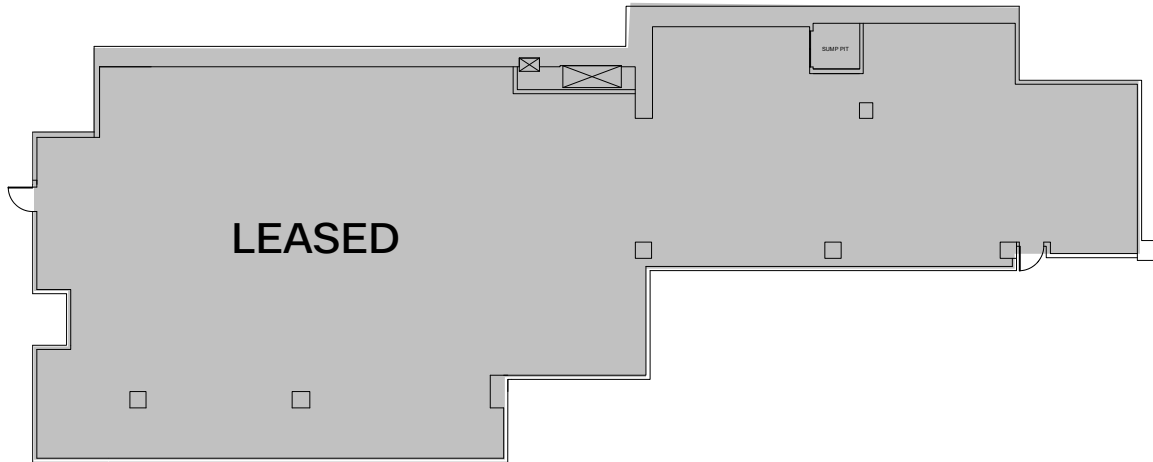

# PARK·SIXTY

**Paul Wexler**

Licensed Associate Real Estate Broker

212.836.1075

[plw@corcoran.com](mailto:plw@corcoran.com)